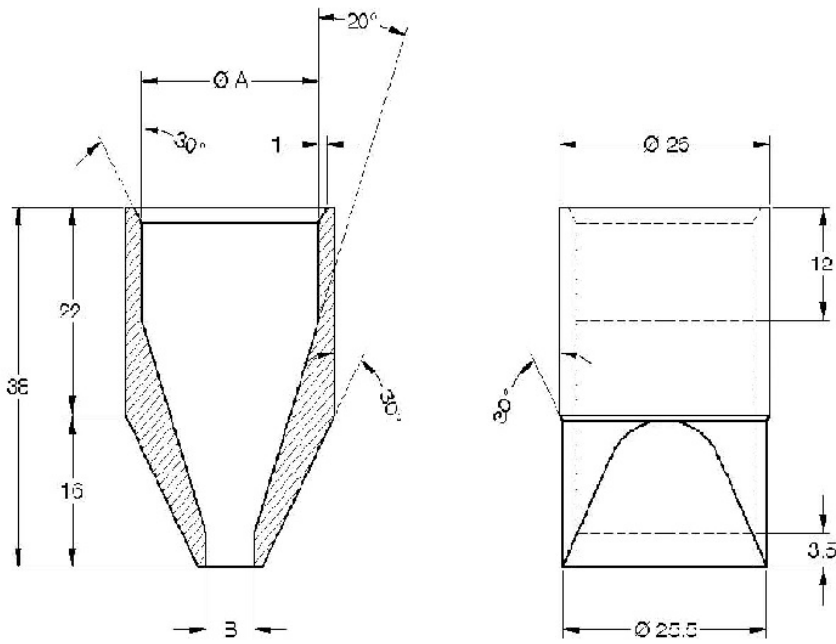

TUNGSTEN CARBIDE NOZZLES

CODE	DIMENSIONS (mm)		
	A	L	d
NV20-50	20	30/40/50	1 to 6
NV24-40	24	20/40	1 to 10
NV25-70	25	60/65/70	3 to 12
NV27.8-70	27.8	60/70	6 to 14
NV29.5-70	29.5	60/70	6 to 16

CODE	DIMENSIONS (mm)		
	A	L	d
N8-50	8.0	30/40/50	1 to 3
N9-80	9.0	30/40/50	1 to 3
N10-60	10.0	40/45/60	1 to 4
N12-60	12.0	40/45/60	2 to 6
N15-70	15.0	45/65/70	3 to 9
N20-70	20.0	50/65/70	4 to 12
N22-70	22.0	50/62/70	4 to 12
N25-70	25.0	60/70	4 to 12

CODE	DIMENSIONS (mm)		
	D	L	d
NSQ20-70	20	50/60/70	1 to 6
NSQ22-70	22	50/60/70	1 to 10
NSQ25-70	25	60/65/70	3 to 12

CODE	DIMENSIONS (mm)		
	A	L	d
NVA22-70	22	60/70	3 to 6
NVA25-70	25	60/70	3 to 7
NVA27.8-70	27.8	65/70	5 to 10
NVA29.5-70	29.5	65/70	6 to 12

CODE	DIMENSIONS (mm)	
	A	
DB3-7	6	
DB3-8	8	

CODE	DIMENSIONS (mm)	
	A	
DB3-107	6	
DB3-108	8	

CODE	DIMENSIONS (mm)	
	A	B
DB5-1	22	6
DB5-2	18	4

DB6

CODE	DIMENSIONS (mm)
	DB6-1

CODE	DIMENSIONS (mm)	
	A	B
DB7-1	1	4.5
DB7-2	1.8	4.5
DB7-4	2.2	4.5
DB7-3	2.6	5
DB7-5	2.8	5.5

CODE	DIMENSIONS (mm)	
	A	B
DB9-4	4	14
DB9-5	5	16.5
DB9-1	6	16.5
DB9-2	7	16.5
DB9-3	8	18.5

CODE	DIMENSIONS (mm)	
	A	B
DB10-1	4	11
DB10-4	5	12
DB10-2	6	13
DB10-3	8	15
DB10-5	10	16

CODE	DIMENSIONS (mm)	
	A	B
DB11-1	6	10
DB11-2	8	12
DB11-3	10	14