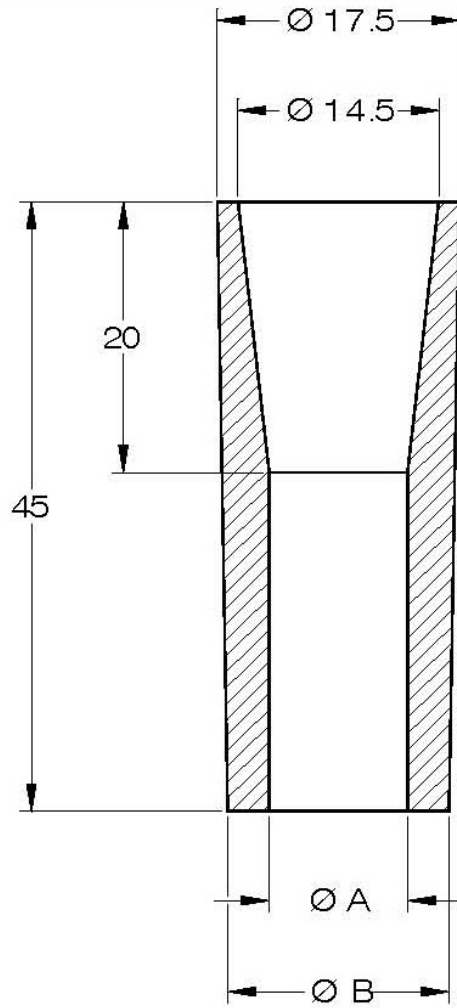

TUNGSTEN CARBIDE NOZZLES

CODE	DIMENSIONS (mm)		
	A	L	d
NV20-50	20	30/40/50	1 to 6
NV24-40	24	20/40	1 to 10
NV25-70	25	60/65/70	3 to 12
NV27.8-70	27.8	60/70	6 to 14
NV29.5-70	29.5	60/70	6 to 16

CODE	DIMENSIONS (mm)		
	A	L	d
N8-50	8.0	30/40/50	1 to 3
N9-80	9.0	30/40/50	1 to 3
N10-60	10.0	40/45/60	1 to 4
N12-60	12.0	40/45/60	2 to 6
N15-70	15.0	45/65/70	3 to 9
N20-70	20.0	50/65/70	4 to 12
N22-70	22.0	50/62/70	4 to 12
N25-70	25.0	60/70	4 to 12

CODE	DIMENSIONS (mm)	
	A	
DB3-7	6	
DB3-8	8	

CODE	DIMENSIONS (mm)	
	A	
DB3-107	6	
DB3-108	8	

CODE	DIMENSIONS (mm)	
	A	B
DB5-1	22	6
DB5-2	18	4

DB6

CODE	DIMENSIONS (mm)
	DB6-1

CODE	DIMENSIONS (mm)	
	A	B
DB7-1	1	4.5
DB7-2	1.8	4.5
DB7-4	2.2	4.5
DB7-3	2.6	5
DB7-5	2.8	5.5

CODE	DIMENSIONS (mm)	
	A	B
DB9-4	4	14
DB9-5	5	16.5
DB9-1	6	16.5
DB9-2	7	16.5
DB9-3	8	18.5

CODE	DIMENSIONS (mm)	
	A	B
DB10-1	4	11
DB10-4	5	12
DB10-2	6	13
DB10-3	8	15
DB10-5	10	16

CODE	DIMENSIONS (mm)	
	A	B
DB11-1	6	10
DB11-2	8	12
DB11-3	10	14

CODE	DIMENSIONS (mm)	
	A	B
DB12-1	1.8	6
DB12-2	2	6
DB12-3	2.2	6
DB12-4	2.4	6
DB12-5	2.6	6
DB12-6	2.8	6
DB12-7	3	6

CODE	DIMENSIONS (mm)	
	A	B
DB13-1	4	12
DB13-2	5	12
DB13-3	6	12
DB13-4	7	12
DB13-5	8	12

CODE	DIMENSIONS (mm)	
	A	L
DB14-2	0.5	4.3
DB14-1	0.8	5