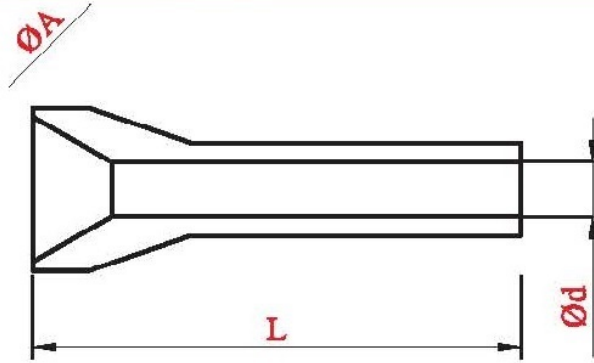

TUNGSTEN CARBIDE NOZZLES

CODE	DIMENSIONS (mm)		
	A	L	d
NV20-50	20	30/40/50	1 to 6
NV24-40	24	20/40	1 to 10
NV25-70	25	60/65/70	3 to 12
NV27.8-70	27.8	60/70	6 to 14
NV29.5-70	29.5	60/70	6 to 16

CODE	DIMENSIONS (mm)		
	A	L	d
N8-50	8.0	30/40/50	1 to 3
N9-80	9.0	30/40/50	1 to 3
N10-60	10.0	40/45/60	1 to 4
N12-60	12.0	40/45/60	2 to 6
N15-70	15.0	45/65/70	3 to 9
N20-70	20.0	50/65/70	4 to 12
N22-70	22.0	50/62/70	4 to 12
N25-70	25.0	60/70	4 to 12

CODE	DIMENSIONS (mm)		
	D	L	d
NSQ20-70	20	50/60/70	1 to 6
NSQ22-70	22	50/60/70	1 to 10
NSQ25-70	25	60/65/70	3 to 12

CODE	DIMENSIONS (mm)		
	A	L	d
NVA22-70	22	60/70	3 to 6
NVA25-70	25	60/70	3 to 7
NVA27.8-70	27.8	65/70	5 to 10
NVA29.5-70	29.5	65/70	6 to 12

CODE	DIMENSIONS (mm)	
	A	
DB3-7	6	
DB3-8	8	

CODE	DIMENSIONS (mm)	
	A	
DB3-107	6	
DB3-108	8	

CODE	DIMENSIONS (mm)	
	A	B
DB5-1	22	6
DB5-2	18	4

DB6

CODE	DIMENSIONS (mm)
	DB6-1

CODE	DIMENSIONS (mm)	
	A	B
DB7-1	1	4.5
DB7-2	1.8	4.5
DB7-4	2.2	4.5
DB7-3	2.6	5
DB7-5	2.8	5.5

CODE	DIMENSIONS (mm)	
	A	
DB15-1	2.3	
DB15-2	3.5	

CODE	DIMENSIONS (mm)	
	A	
DB16-1	1.5	
DB16-2	2	

CODE	DIMENSIONS (mm)	
	A	B
DB17-9	1.8	8
DB17-1	2	8
DB17-2	2.2	8
DB17-3	2.6	8
DB17-10	2.8	8
DB17-4	3	8
DB17-5	3.5	8
DB17-6	4	9.5
DB17-7	5	9.5
DB17-8	6	9.5