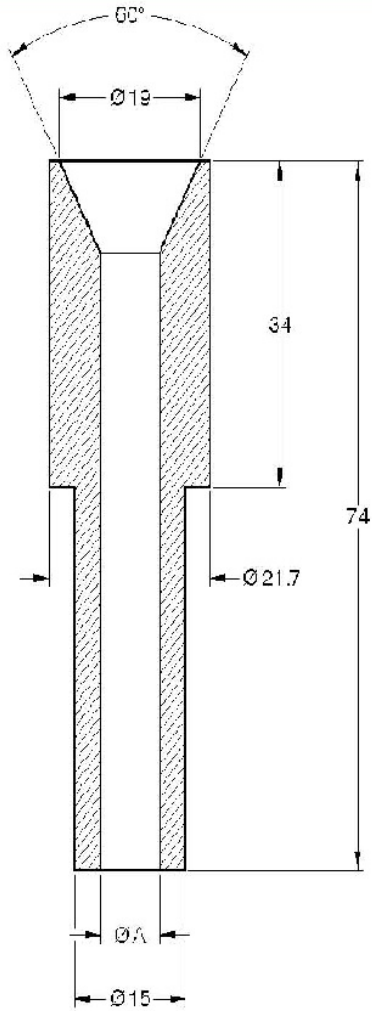

TUNGSTEN CARBIDE NOZZLES

CODE	DIMENSIONS (mm)		
	A	L	d
NV20-50	20	30/40/50	1 to 6
NV24-40	24	20/40	1 to 10
NV25-70	25	60/65/70	3 to 12
NV27.8-70	27.8	60/70	6 to 14
NV29.5-70	29.5	60/70	6 to 16

CODE	DIMENSIONS (mm)		
	A	L	d
N8-50	8.0	30/40/50	1 to 3
N9-80	9.0	30/40/50	1 to 3
N10-60	10.0	40/45/60	1 to 4
N12-60	12.0	40/45/60	2 to 6
N15-70	15.0	45/65/70	3 to 9
N20-70	20.0	50/65/70	4 to 12
N22-70	22.0	50/62/70	4 to 12
N25-70	25.0	60/70	4 to 12

CODE	DIMENSIONS (mm)		
	D	L	d
NSQ20-70	20	50/60/70	1 to 6
NSQ22-70	22	50/60/70	1 to 10
NSQ25-70	25	60/65/70	3 to 12

CODE	DIMENSIONS (mm)		
	A	L	d
NVA22-70	22	60/70	3 to 6
NVA25-70	25	60/70	3 to 7
NVA27.8-70	27.8	65/70	5 to 10
NVA29.5-70	29.5	65/70	6 to 12

CODE	DIMENSIONS (mm)	
	A	
DB3-7	6	
DB3-8	8	

CODE	DIMENSIONS (mm)	
	A	
DB3-107	6	
DB3-108	8	

CODE	DIMENSIONS (mm)	
	A	B
DB5-1	22	6
DB5-2	18	4

DB6

CODE	DIMENSIONS (mm)
	DB6-1

CODE	DIMENSIONS (mm)	
	A	B
DB7-1	1	4.5
DB7-2	1.8	4.5
DB7-4	2.2	4.5
DB7-3	2.6	5
DB7-5	2.8	5.5

CODE	DIMENSIONS (mm)	
	A	
DB15-1	2.3	
DB15-2	3.5	

CODE	DIMENSIONS (mm)	
	A	
DB16-1	1.5	
DB16-2	2	

CODE	DIMENSIONS (mm)	
	A	B
DB17-9	1.8	8
DB17-1	2	8
DB17-2	2.2	8
DB17-3	2.6	8
DB17-10	2.8	8
DB17-4	3	8
DB17-5	3.5	8
DB17-6	4	9.5
DB17-7	5	9.5
DB17-8	6	9.5