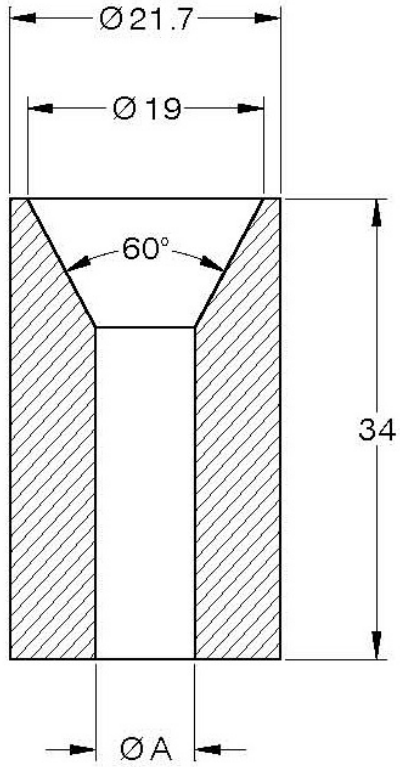

TUNGSTEN CARBIDE NOZZLES

CODE	DIMENSIONS (mm)		
	A	L	d
NV20-50	20	30/40/50	1 to 6
NV24-40	24	20/40	1 to 10
NV25-70	25	60/65/70	3 to 12
NV27.8-70	27.8	60/70	6 to 14
NV29.5-70	29.5	60/70	6 to 16

CODE	DIMENSIONS (mm)		
	A	L	d
N8-50	8.0	30/40/50	1 to 3
N9-80	9.0	30/40/50	1 to 3
N10-60	10.0	40/45/60	1 to 4
N12-60	12.0	40/45/60	2 to 6
N15-70	15.0	45/65/70	3 to 9
N20-70	20.0	50/65/70	4 to 12
N22-70	22.0	50/62/70	4 to 12
N25-70	25.0	60/70	4 to 12

CODE	DIMENSIONS (mm)		
	D	L	d
NSQ20-70	20	50/60/70	1 to 6
NSQ22-70	22	50/60/70	1 to 10
NSQ25-70	25	60/65/70	3 to 12

CODE	DIMENSIONS (mm)		
	A	L	d
NVA22-70	22	60/70	3 to 6
NVA25-70	25	60/70	3 to 7
NVA27.8-70	27.8	65/70	5 to 10
NVA29.5-70	29.5	65/70	6 to 12

CODE	DIMENSIONS (mm)	
	A	
DB3-7	6	
DB3-8	8	

CODE	DIMENSIONS (mm)	
	A	
DB3-107	6	
DB3-108	8	

CODE	DIMENSIONS (mm)	
	A	B
DB5-1	22	6
DB5-2	18	4

DB6

CODE	DIMENSIONS (mm)
	DB6-1

CODE	DIMENSIONS (mm)	
	A	B
DB7-1	1	4.5
DB7-2	1.8	4.5
DB7-4	2.2	4.5
DB7-3	2.6	5
DB7-5	2.8	5.5

CODE	DIMENSIONS (mm)	
	A	L
DB25-1	2	8.5
DB25-2	2.2	10
DB25-3	2.3	10.7

CODE	DIMENSIONS (mm)
DB24-1	

CODE	DIMENSIONS (mm)	
	A	L
DBN0-1		

CODE	DIMENSIONS (mm)	
	A	B
DBN0-2		

CODE	DIMENSIONS (mm)	
	A	L
DBN0-3		